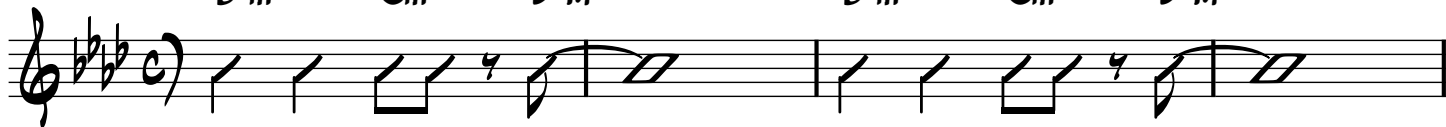

Strasbourg / St. Denis

超初心者 FUNK JUM SESSION

Roy Hargrove

Intro

Bbm7 Cm7 DbM7 Bbm7 Cm7 DbM7

Bbm7 Cm7 DbM7 Eb7 AbM7 G7 Gb7 F7

A

Bbm7 Cm7 DbM7 Bbm7 Cm7 DbM7

Bbm7 Cm7 DbM7 Eb7 AbM7 G7 Gb7 F7

A'

Bbm7 Cm7 DbM7 Bbm7 Cm7 DbM7

Bbm7 Cm7 DbM7 Eb7 AbM7 G7 Gb7 F7

B

Bbm7 Cm7 DbM7 Bbm7 Cm7 DbM7

Bbm7 Cm7 DbM7 Eb7 AbM7 G7 Gb7 F7

SOLO は (A) を X time